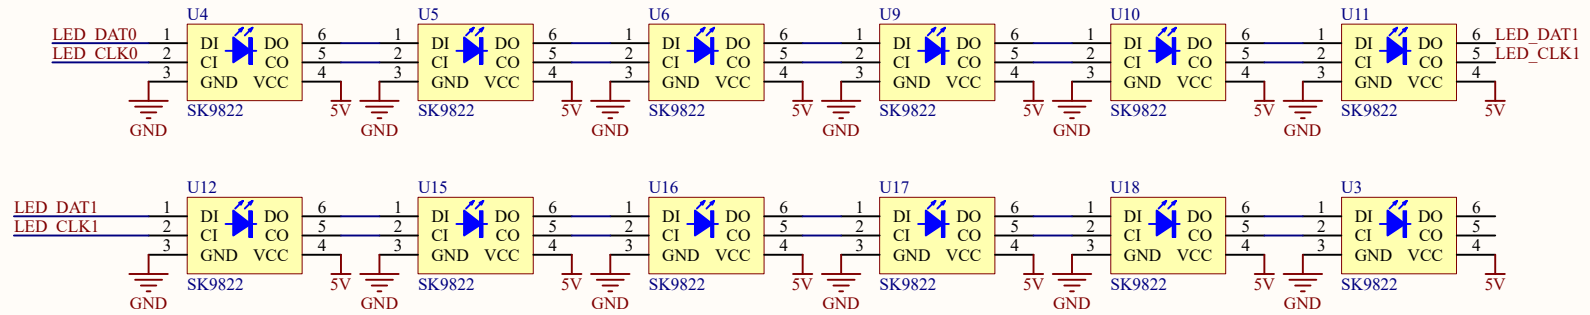

## SK9822 LED

## MIC R=40mm

## Center MIC