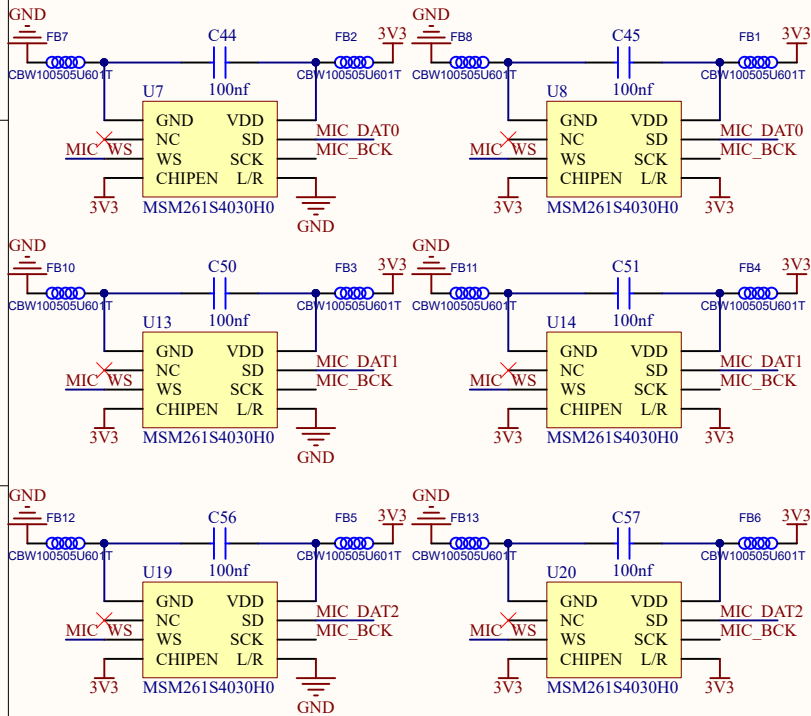

## SK9822 LED

## MIC R=40mm

## Center MIC

## Mic array Connector